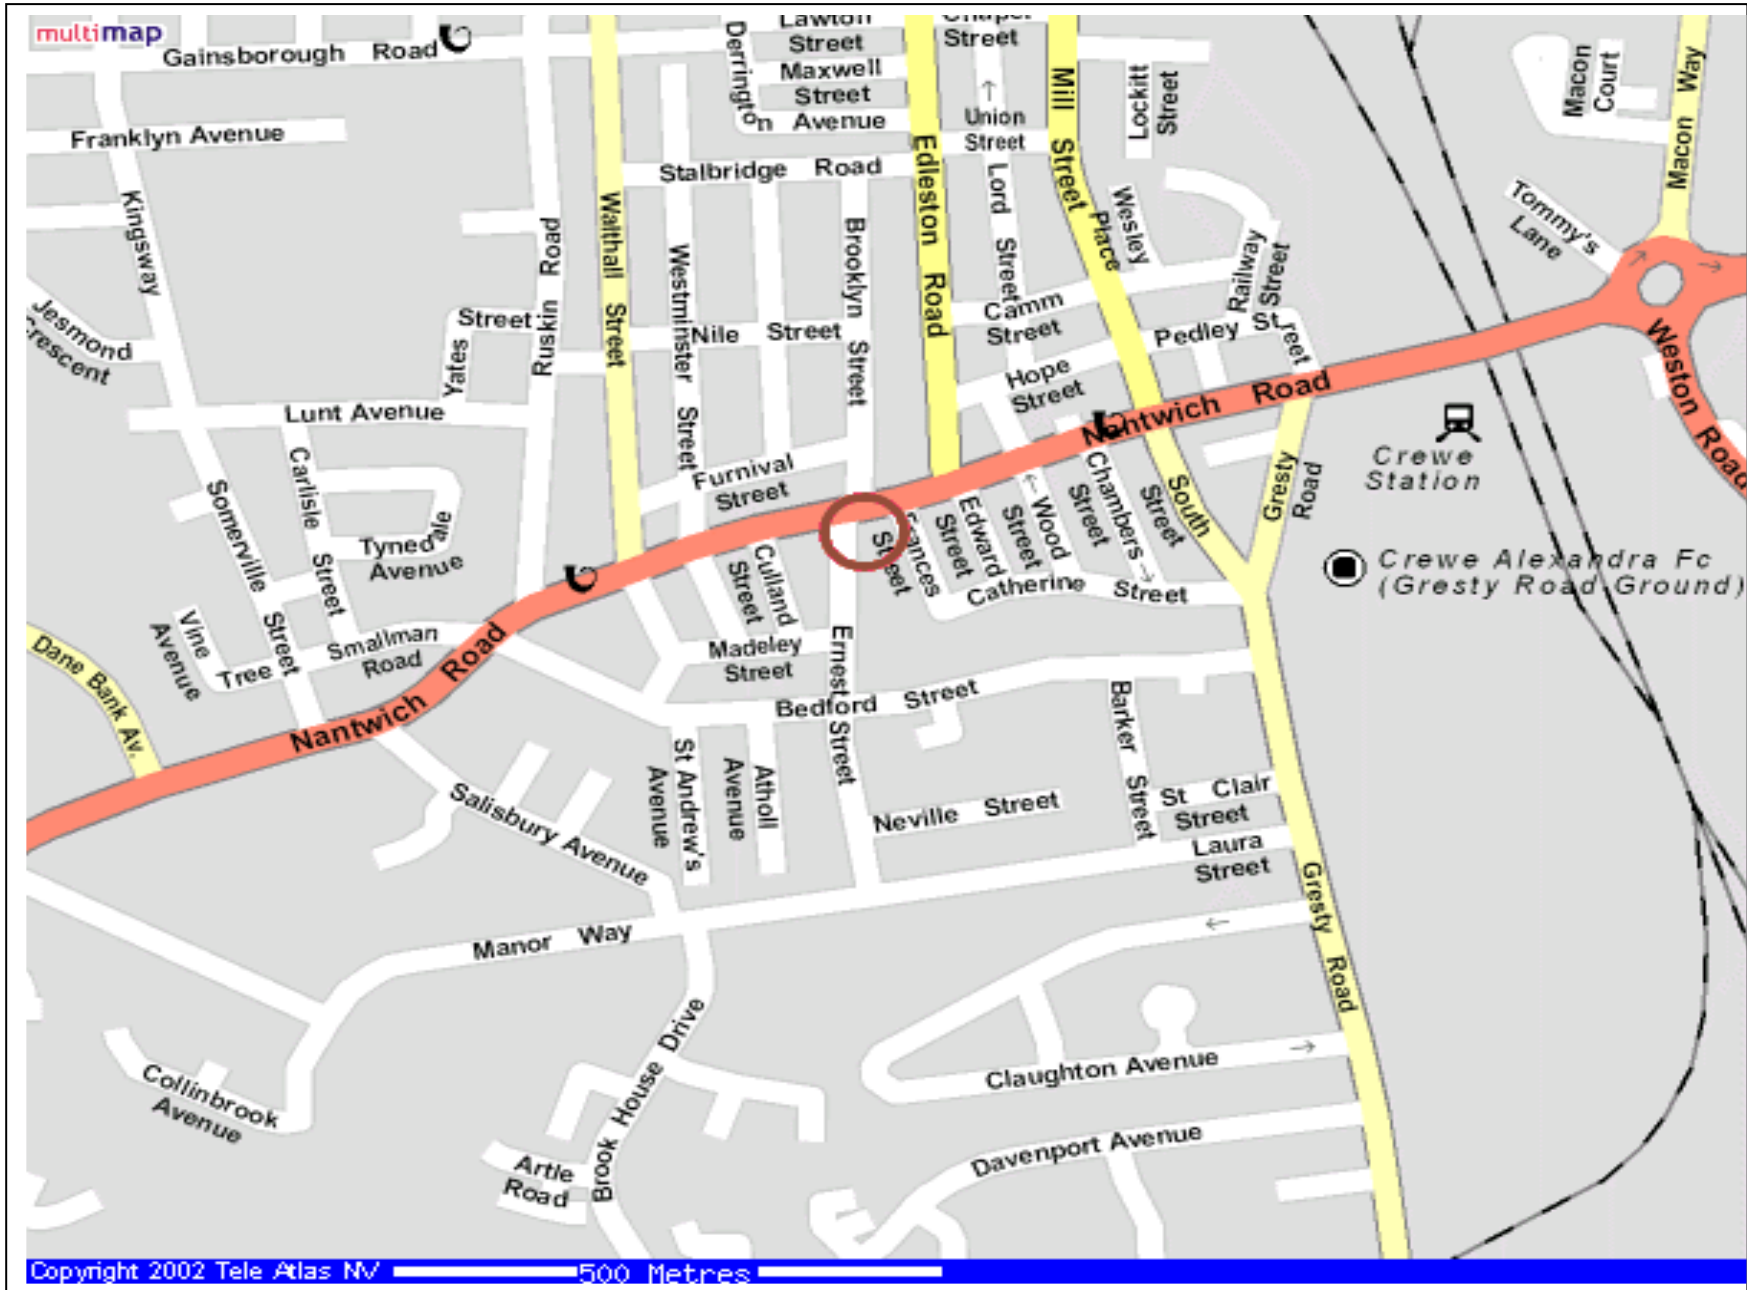

RSD Technology Limited – Crewe Office

134 Nantwich Road
Crewe, Cheshire, CW2 6AX

RSD Technology Limited – Crewe Office

134 Nantwich Road
Crewe. Cheshire. CW2 6AX

From The A49, A51, A500 or A534

Pick up signs for Nantwich / Crewe.

When approaching Crewe from Nantwich follow the signs for railway station (A534)

After passing the “Earl of Crewe” public house on the right hand side turn right into Ernest Street (4th street on the right after the Earl of Crewe). Take the first ally on the left which leads to the RSD car park at the back of the offices.

From The Motorway M6

Leave at junction 16

Take A500 to Crewe (following signs), approaching Crewe through industrial estate, to large roundabout. The Crewe Arms Hotel is facing you. Bear left onto Nantwich Road (A534), passing railway station on left hand side. Through 4 sets of traffic lights, including pedestrian crossings, RSD office is on the left hand side, just before Ernest Street. Turn into Ernest Street and take the first ally on the left which leads to the RSD car park at the back of the offices.